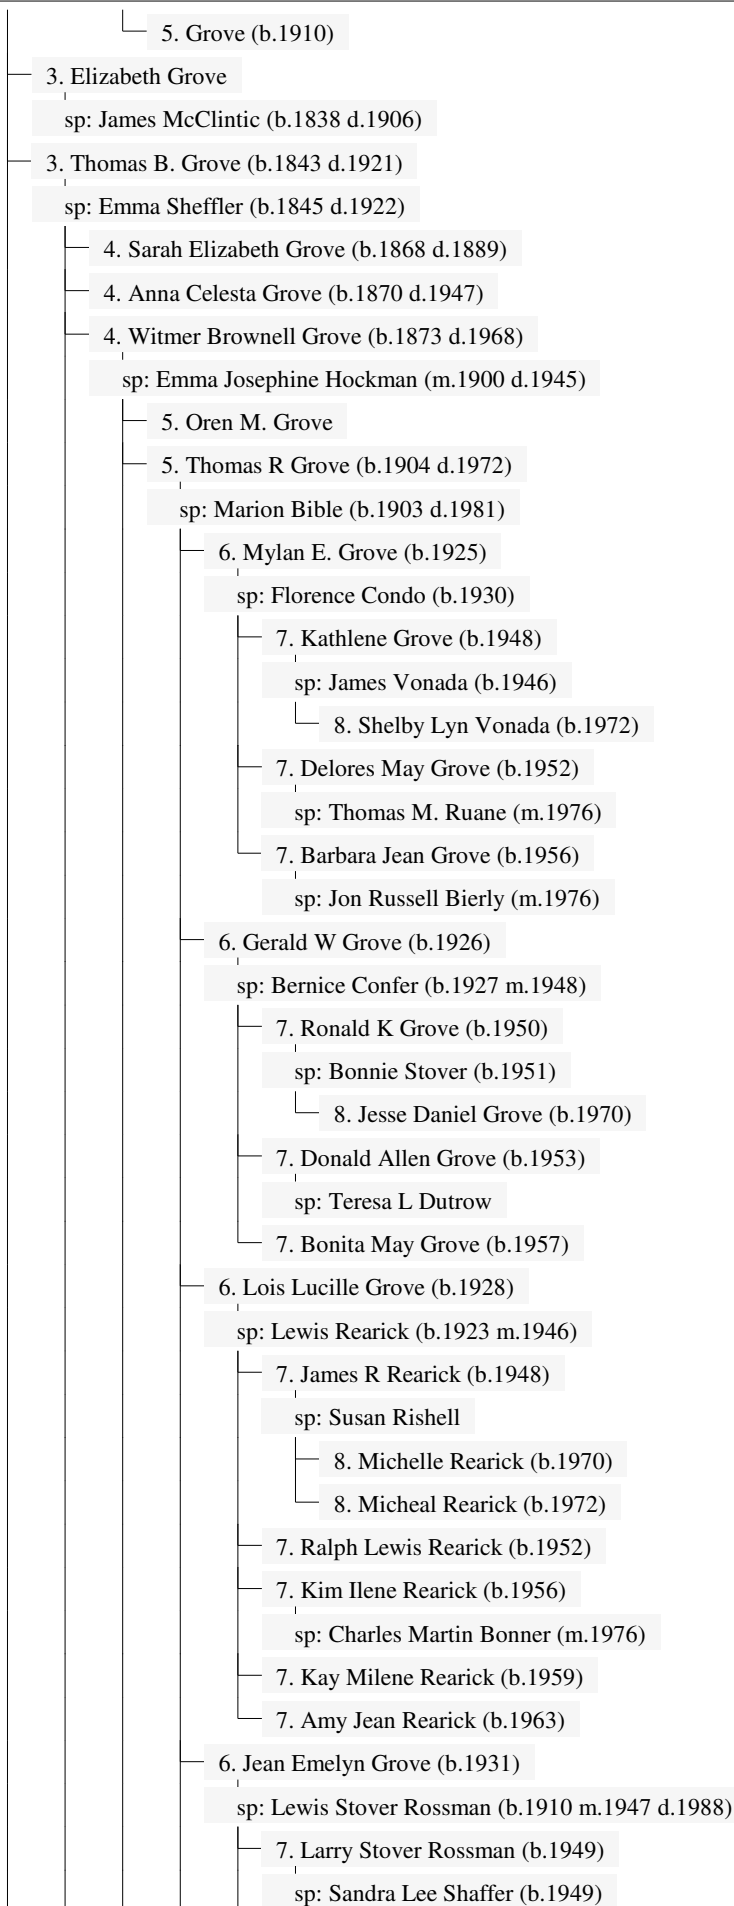

Descendants of Philip Grove

19 Aug 2010

Page 2