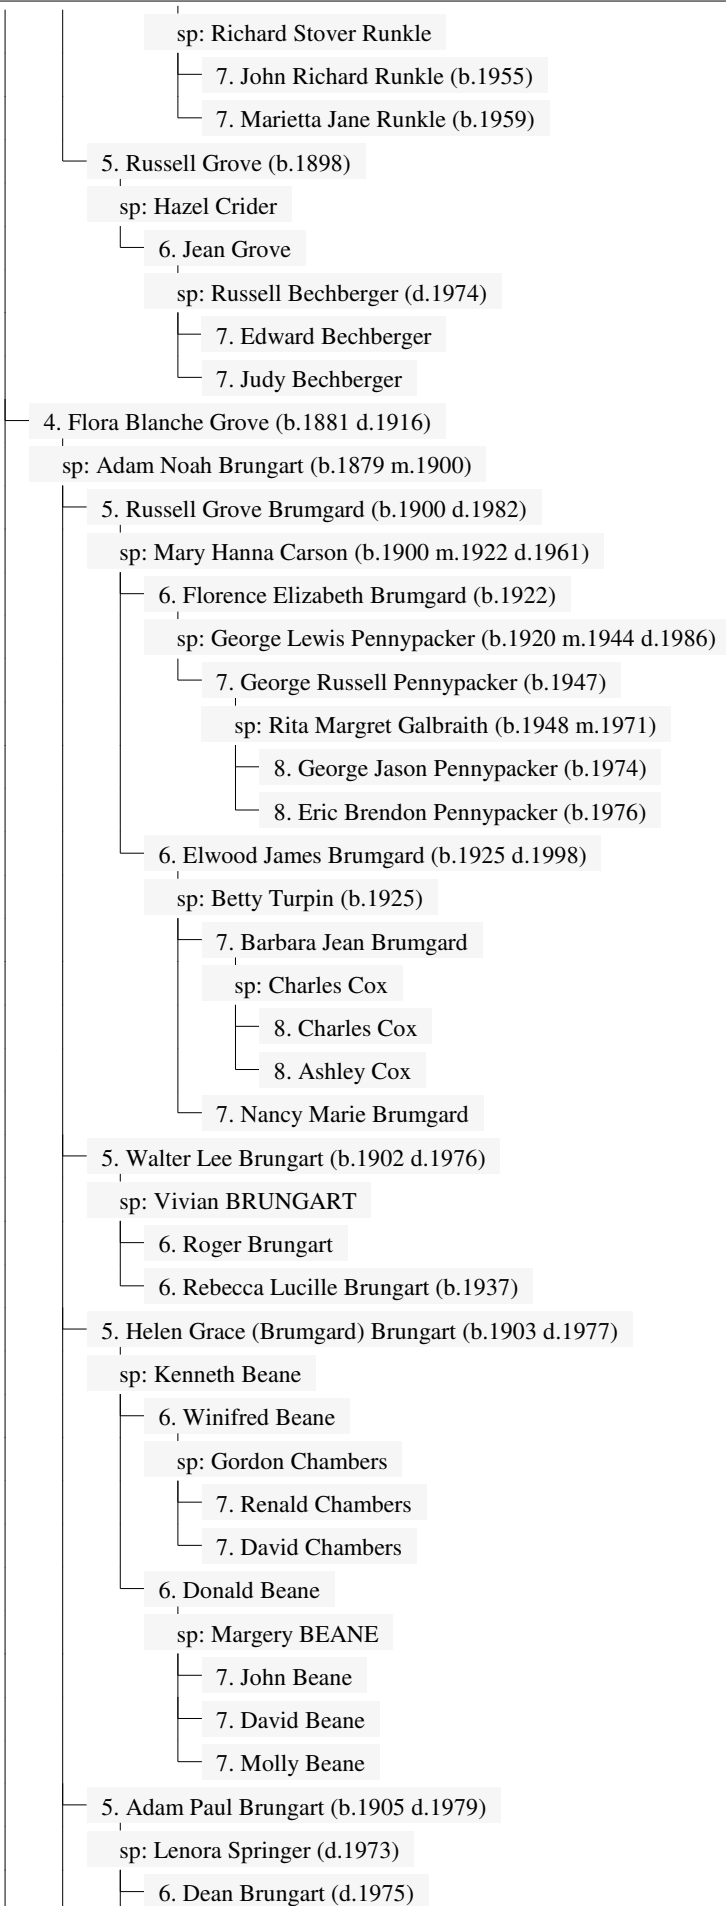

Descendants of Philip Grove