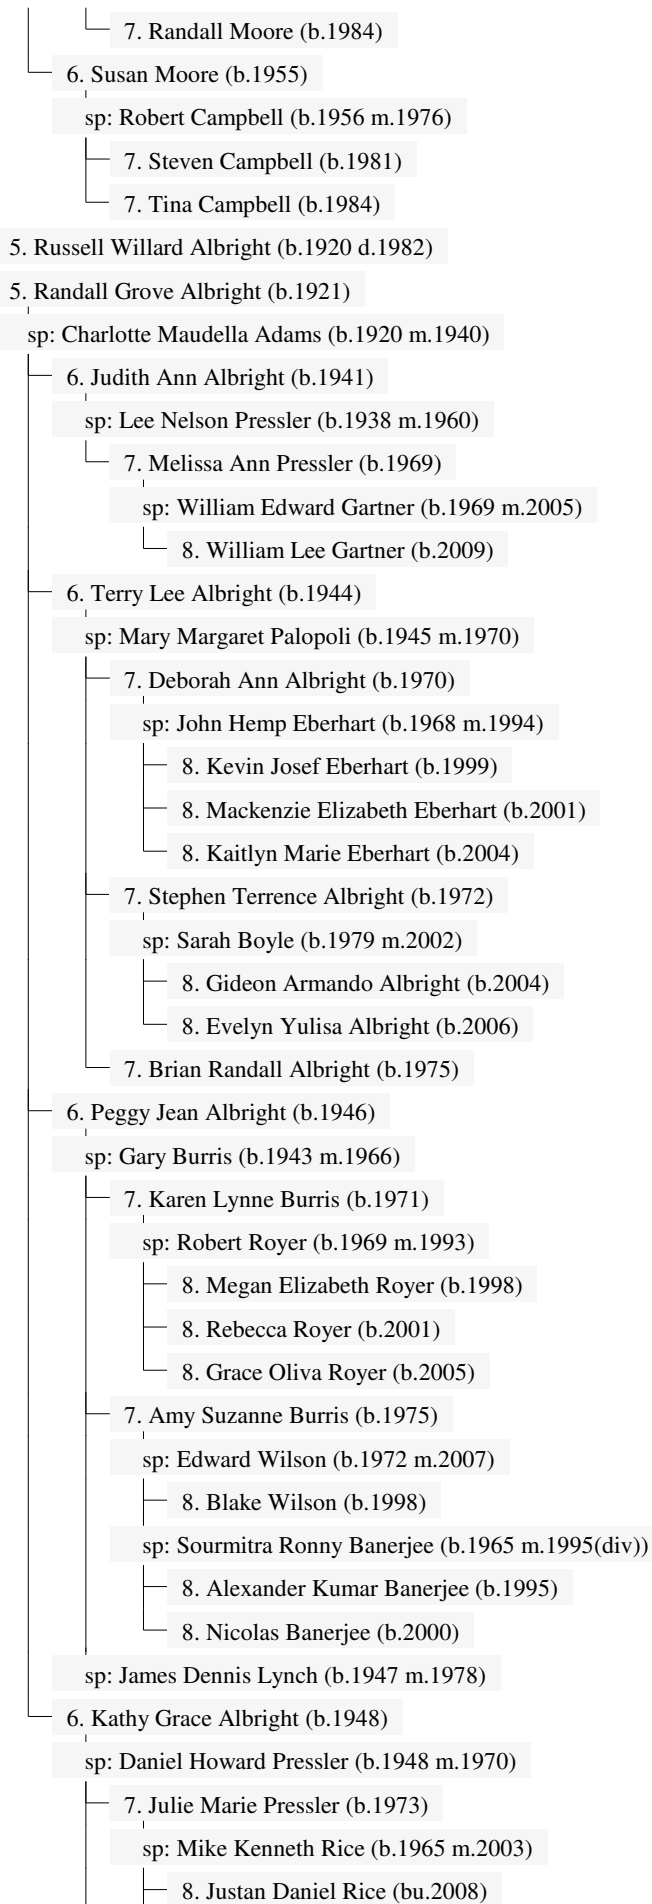

Descendants of Philip Grove