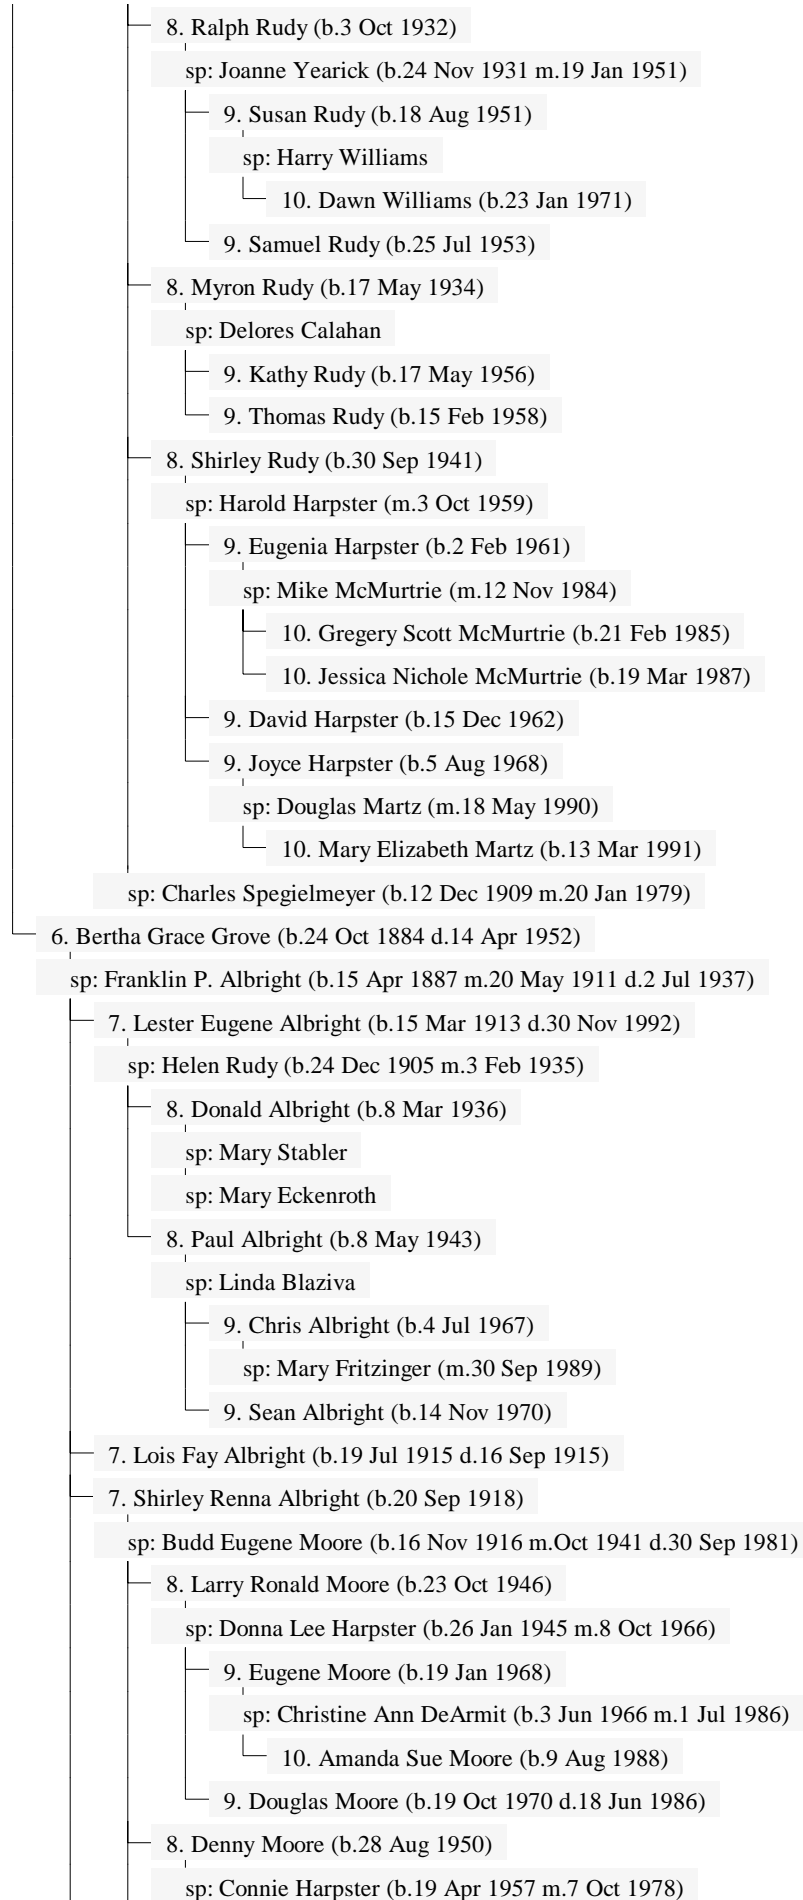

Descendants of Christian Showalter

07 Aug 2004

Page 7