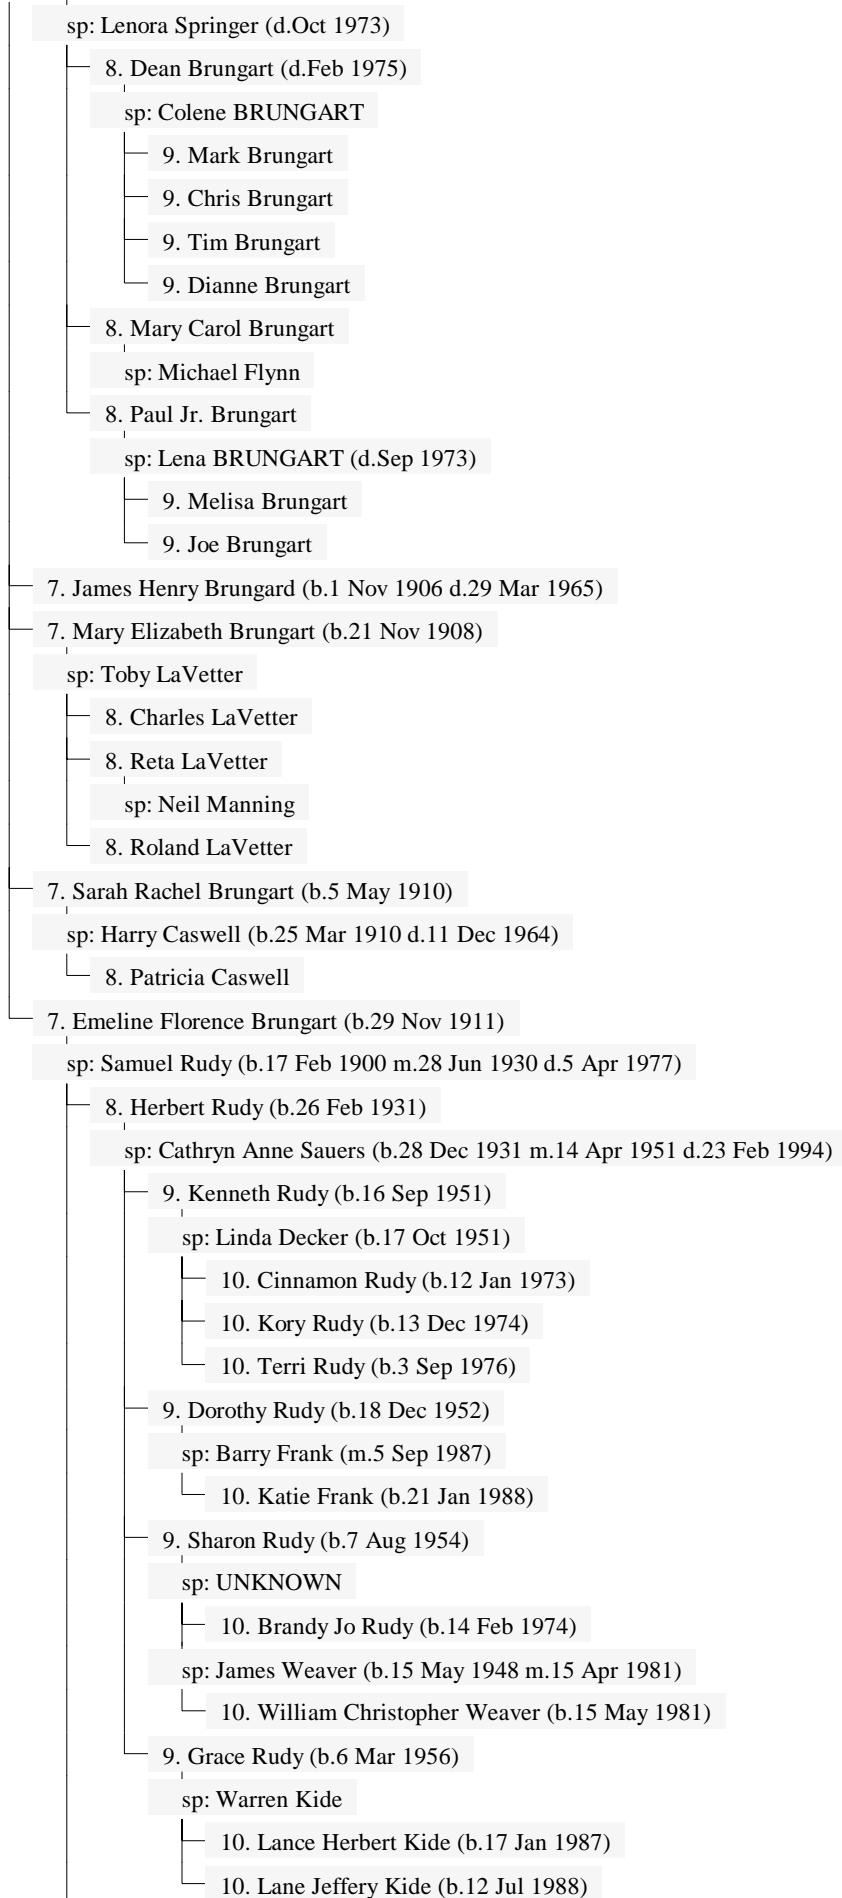

Descendants of Christian Showalter