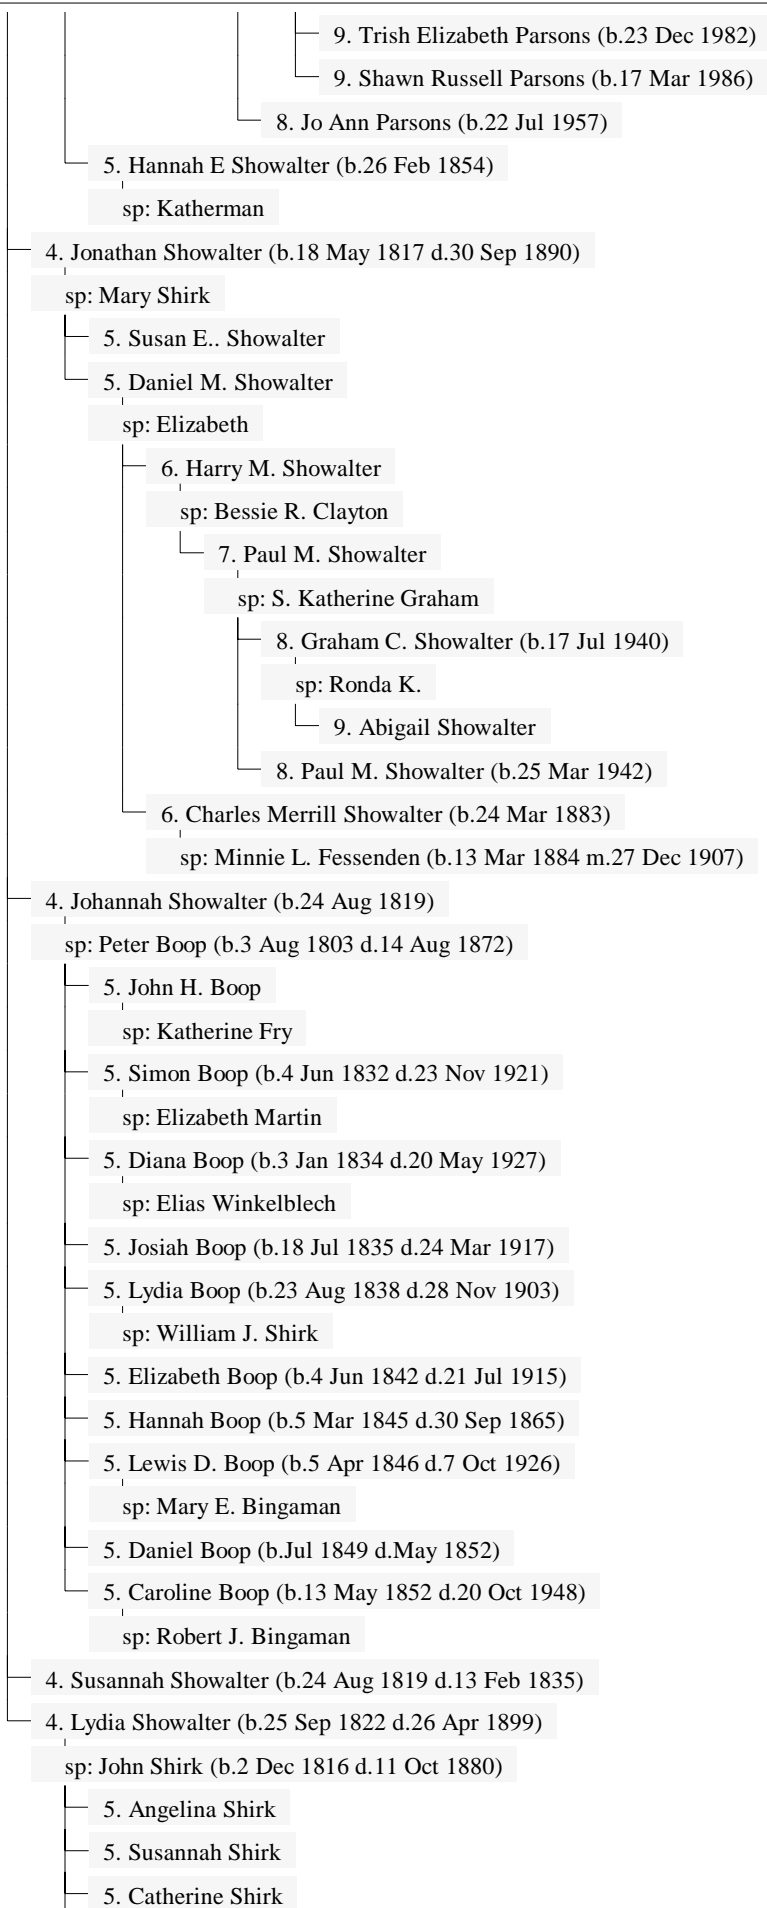

Descendants of Christian Showalter

07 Aug 2004

Page 9