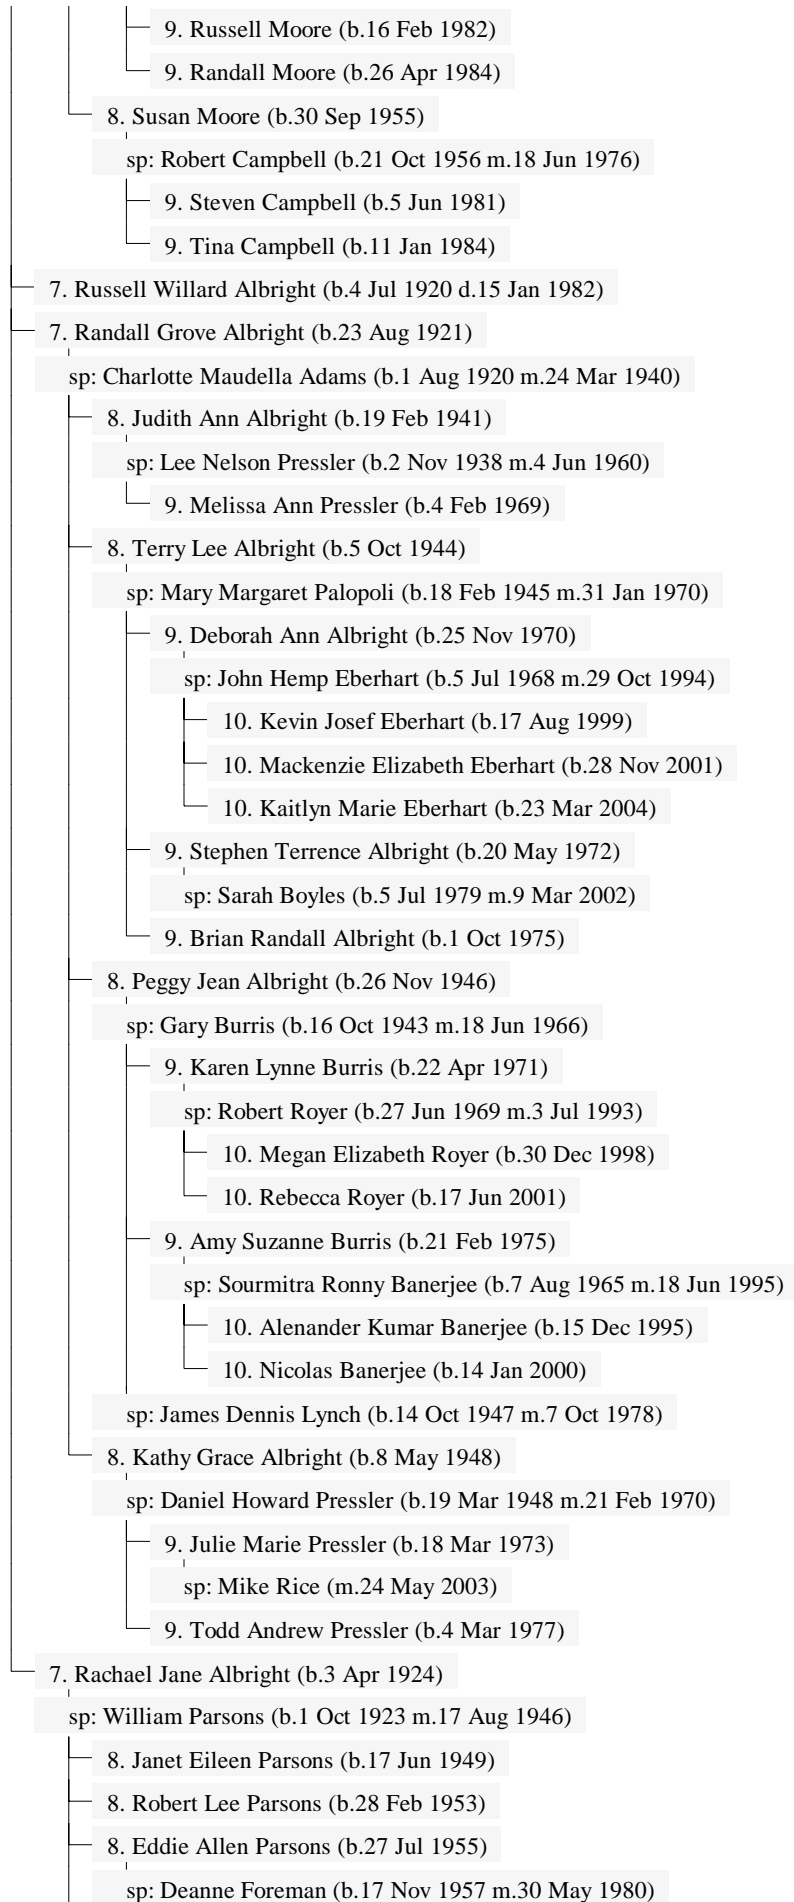

Descendants of Christian Showalter