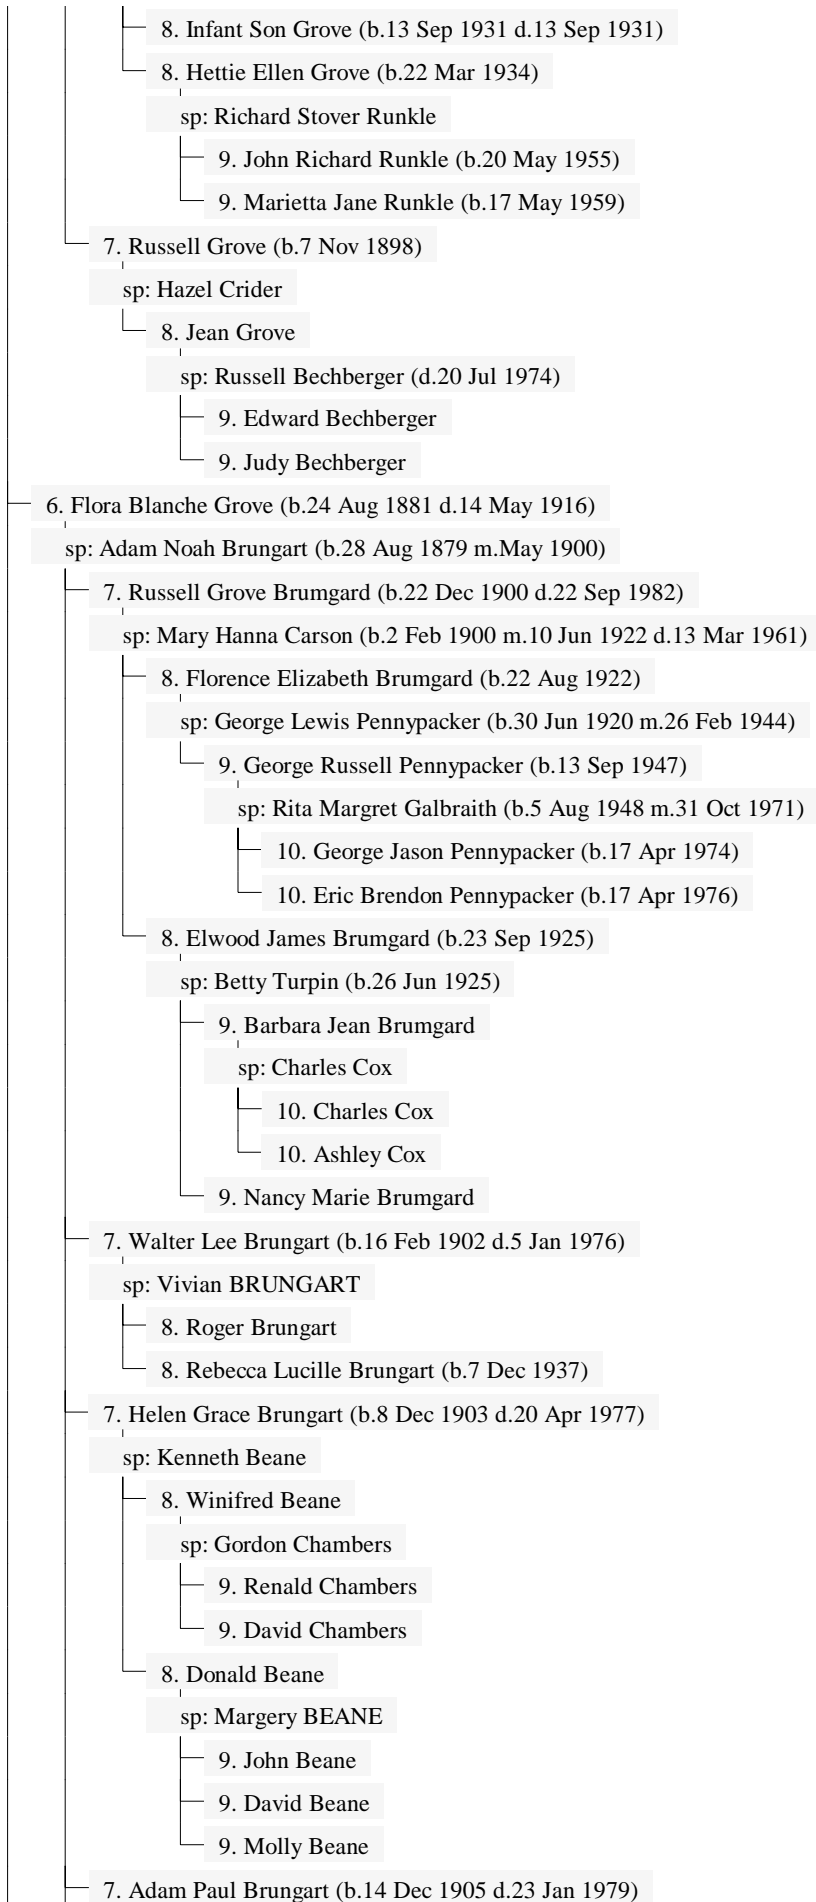

Descendants of Christian Showalter