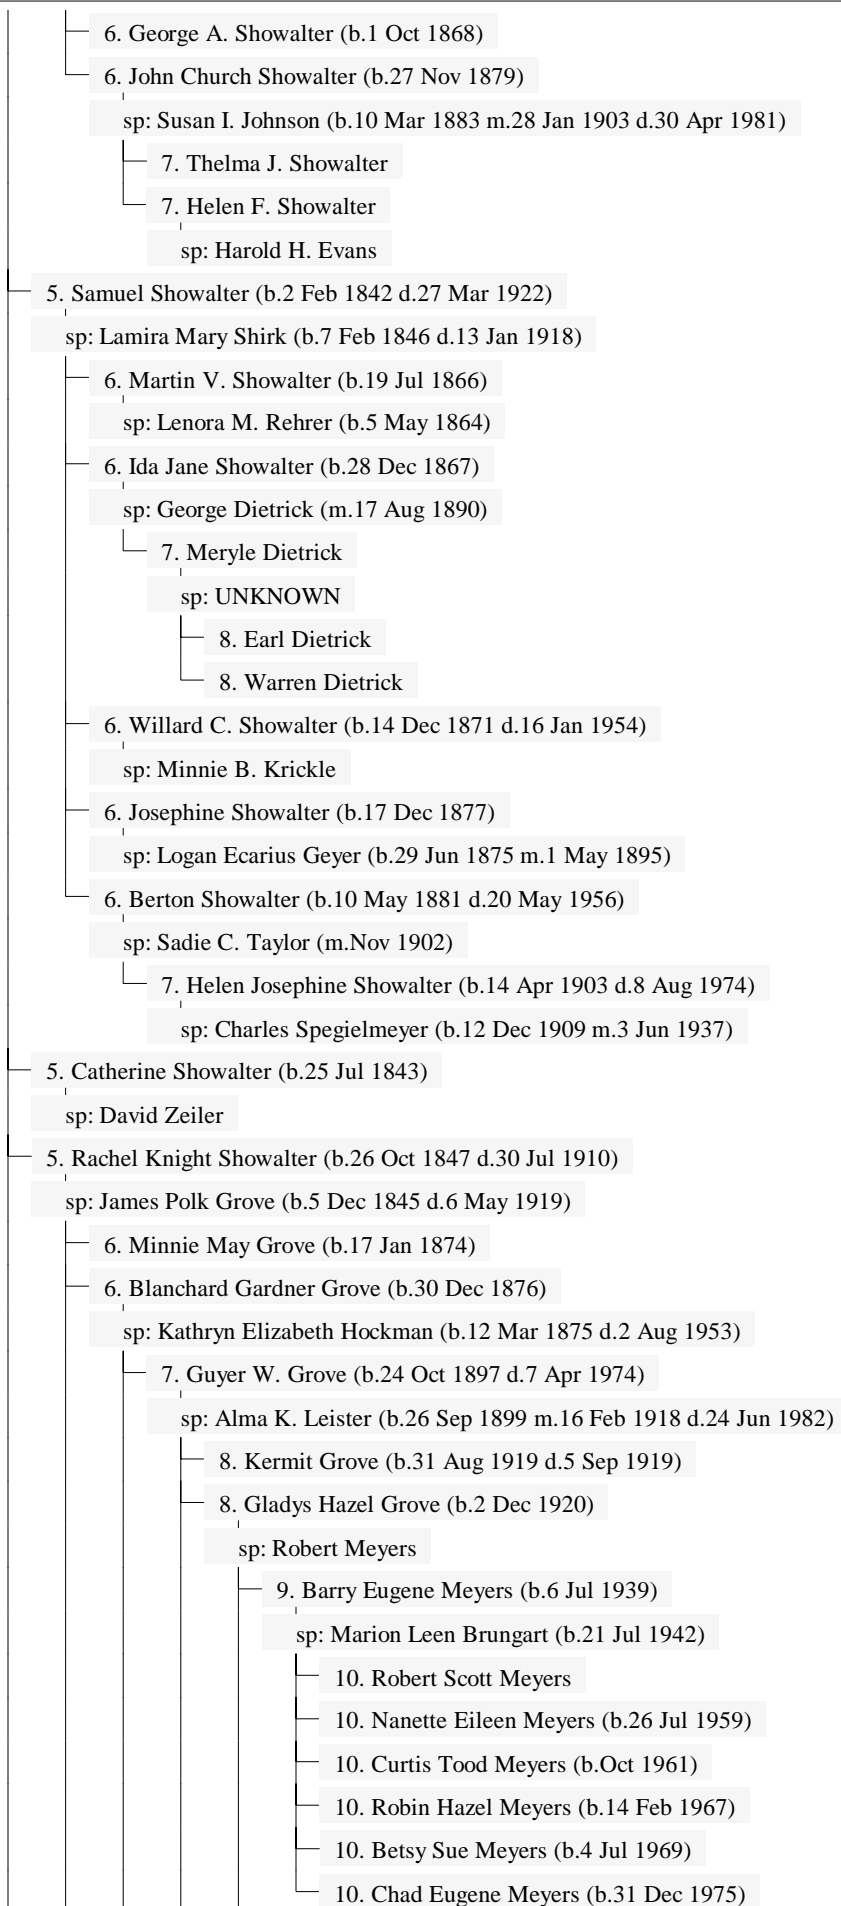

Descendants of Christian Showalter

07 Aug 2004

Page 3