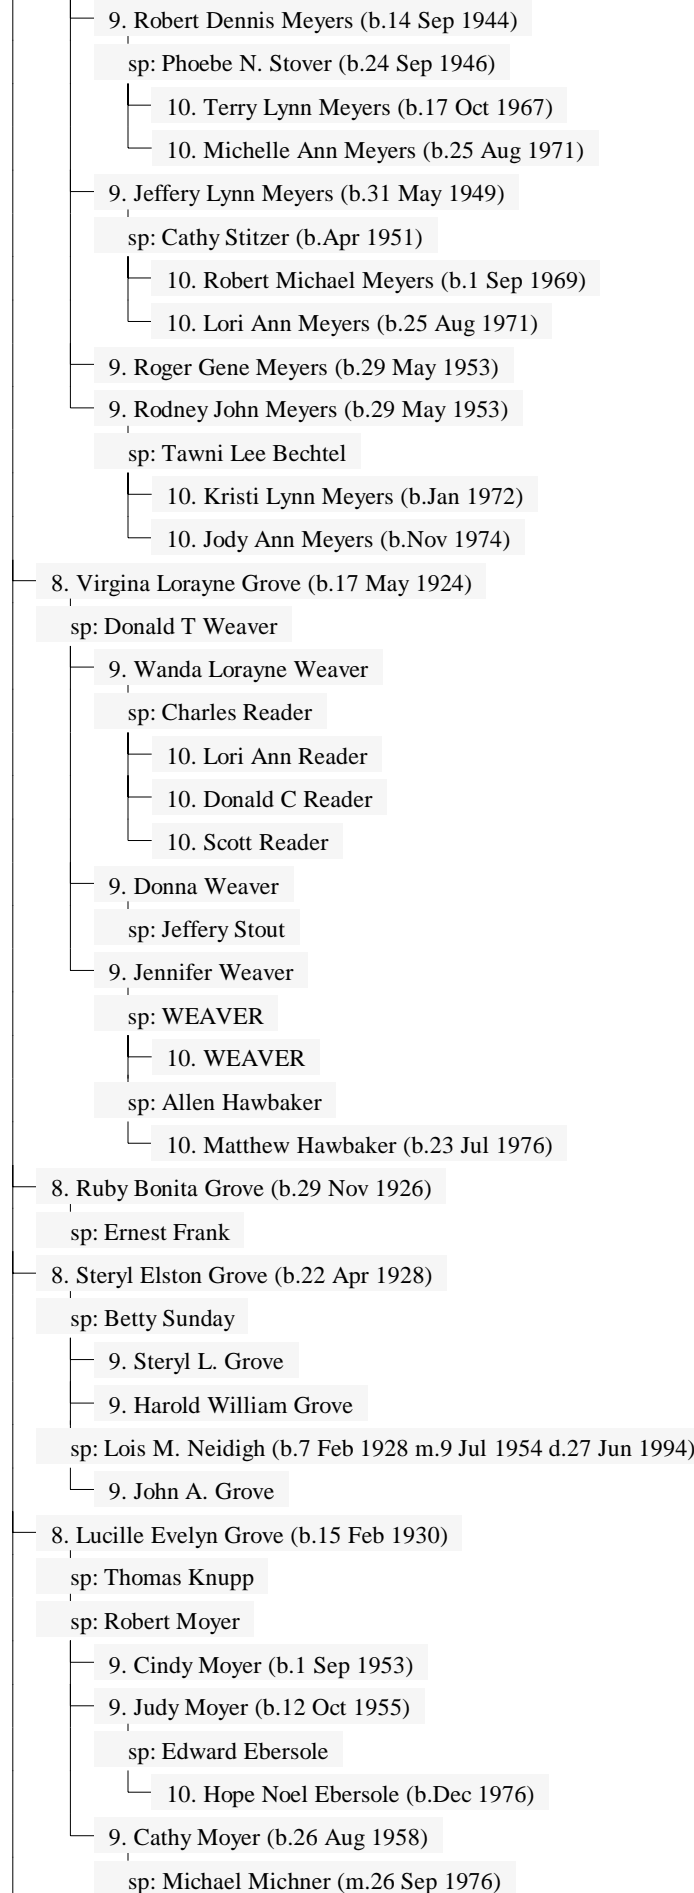

Descendants of Christian Showalter